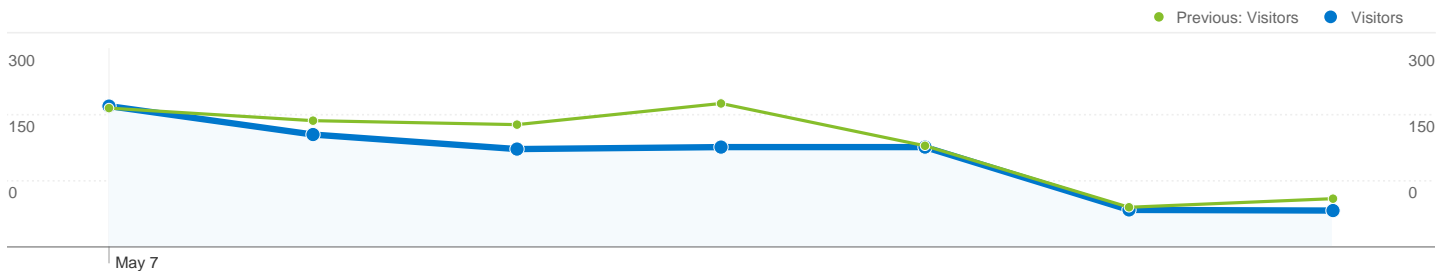

1,114 visits came from 13 countries/territories

Site Usage

Visits	Pages/Visit	Avg. Time on Site	% New Visits	Bounce Rate	
1,114 Previous: 1,295 (-13.98%)	2.11 Previous: 2.18 (-3.06%)	00:01:52 Previous: 00:02:15 (-16.83%)	52.69% Previous: 51.58% (2.15%)	56.01% Previous: 54.90% (2.02%)	
Country/Territory	Visits	Pages/Visit	Avg. Time on Site	% New Visits	Bounce Rate
United States					
May 7, 2012 - May 13, 2012	1,105	2.12	00:01:53	52.49%	55.84%
April 30, 2012 - May 6, 2012	1,287	2.19	00:02:15	51.28%	54.70%
% Change	-14.14%	-2.95%	-16.74%	2.35%	2.08%
India					
May 7, 2012 - May 13, 2012	2	1.00	00:00:00	100.00%	100.00%
April 30, 2012 - May 6, 2012	0	0.00	00:00:00	0.00%	0.00%
% Change	100.00%	100.00%	0.00%	100.00%	100.00%
Mexico					
May 7, 2012 - May 13, 2012	1	2.00	00:01:18	100.00%	0.00%

1 - 10 of 13

Pages on this site were viewed a total of 2,355 times

2,355 Pageviews

Previous: 2,824 (-16.61%)

1,873 Unique Views

Previous: 2,268 (-17.42%)

56.01% Bounce Rate

Previous: 54.90% (2.02%)

May 7, 2012 - May 13, 2012	104	4.42%
Apr 30, 2012 - May 6, 2012	118	4.18%
% Change	-11.86%	5.69%

833 people visited this site

1,114 Visits

Previous: 1,295 (-13.98%)

833 Absolute Unique Visitors

Previous: 953 (-12.59%)