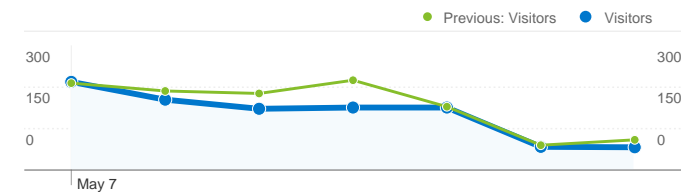

Site Usage

1,114 Visits

Previous: 1,295 (-13.98%)

56.01% Bounce Rate

Previous: 54.90% (2.02%)

2,355 Pageviews

Previous: 2,824 (-16.61%)

00:01:52 Avg. Time on Site

Previous: 00:02:15 (-16.83%)

2.11 Pages/Visit

Previous: 2.18 (-3.06%)

52.69% % New Visits

Previous: 51.58% (2.15%)

Visitors Overview

Visitors
833

Map Overlay

1,114 visits came from 13 countries/territories

Site Usage

Visits	Pages/Visit	Avg. Time on Site	% New Visits	Bounce Rate	
1,114 Previous: 1,295 (-13.98%)	2.11 Previous: 2.18 (-3.06%)	00:01:52 Previous: 00:02:15 (-16.83%)	52.69% Previous: 51.58% (2.15%)	56.01% Previous: 54.90% (2.02%)	
Country/Territory	Visits	Pages/Visit	Avg. Time on Site	% New Visits	Bounce Rate
United States					
May 7, 2012 - May 13, 2012	1,105	2.12	00:01:53	52.49%	55.84%
April 30, 2012 - May 6, 2012	1,287	2.19	00:02:15	51.28%	54.70%
% Change	-14.14%	-2.95%	-16.74%	2.35%	2.08%
India					
May 7, 2012 - May 13, 2012	2	1.00	00:00:00	100.00%	100.00%
April 30, 2012 - May 6, 2012	0	0.00	00:00:00	0.00%	0.00%
% Change	100.00%	100.00%	0.00%	100.00%	100.00%
Mexico					
May 7, 2012 - May 13, 2012	1	2.00	00:01:18	100.00%	0.00%

1 - 10 of 13

Pages on this site were viewed a total of 2,355 times

2,355 Pageviews

Previous: 2,824 (-16.61%)

1,873 Unique Views

Previous: 2,268 (-17.42%)

56.01% Bounce Rate

Previous: 54.90% (2.02%)