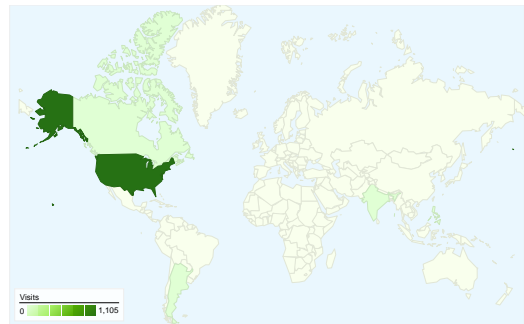

Site Usage

1,114 Visits

Previous: 1,295 (-13.98%)

56.01% Bounce Rate

Previous: 54.90% (2.02%)

2,355 Pageviews

Previous: 2,824 (-16.61%)

00:01:52 Avg. Time on Site

Previous: 00:02:15 (-16.83%)

2.11 Pages/Visit

Previous: 2.18 (-3.06%)

52.69% % New Visits

Previous: 51.58% (2.15%)

Visitors Overview

Visitors
833

Map Overlay

1,114 visits came from 13 countries/territories

Site Usage

Visits	Pages/Visit	Avg. Time on Site	% New Visits	Bounce Rate	
1,114 Previous: 1,295 (-13.98%)	2.11 Previous: 2.18 (-3.06%)	00:01:52 Previous: 00:02:15 (-16.83%)	52.69% Previous: 51.58% (2.15%)	56.01% Previous: 54.90% (2.02%)	
Country/Territory	Visits	Pages/Visit	Avg. Time on Site	% New Visits	Bounce Rate
United States					
May 7, 2012 - May 13, 2012	1,105	2.12	00:01:53	52.49%	55.84%
April 30, 2012 - May 6, 2012	1,287	2.19	00:02:15	51.28%	54.70%
% Change	-14.14%	-2.95%	-16.74%	2.35%	2.08%
India					
May 7, 2012 - May 13, 2012	2	1.00	00:00:00	100.00%	100.00%
April 30, 2012 - May 6, 2012	0	0.00	00:00:00	0.00%	0.00%
% Change	100.00%	100.00%	0.00%	100.00%	100.00%
Mexico					
May 7, 2012 - May 13, 2012	1	2.00	00:01:18	100.00%	0.00%