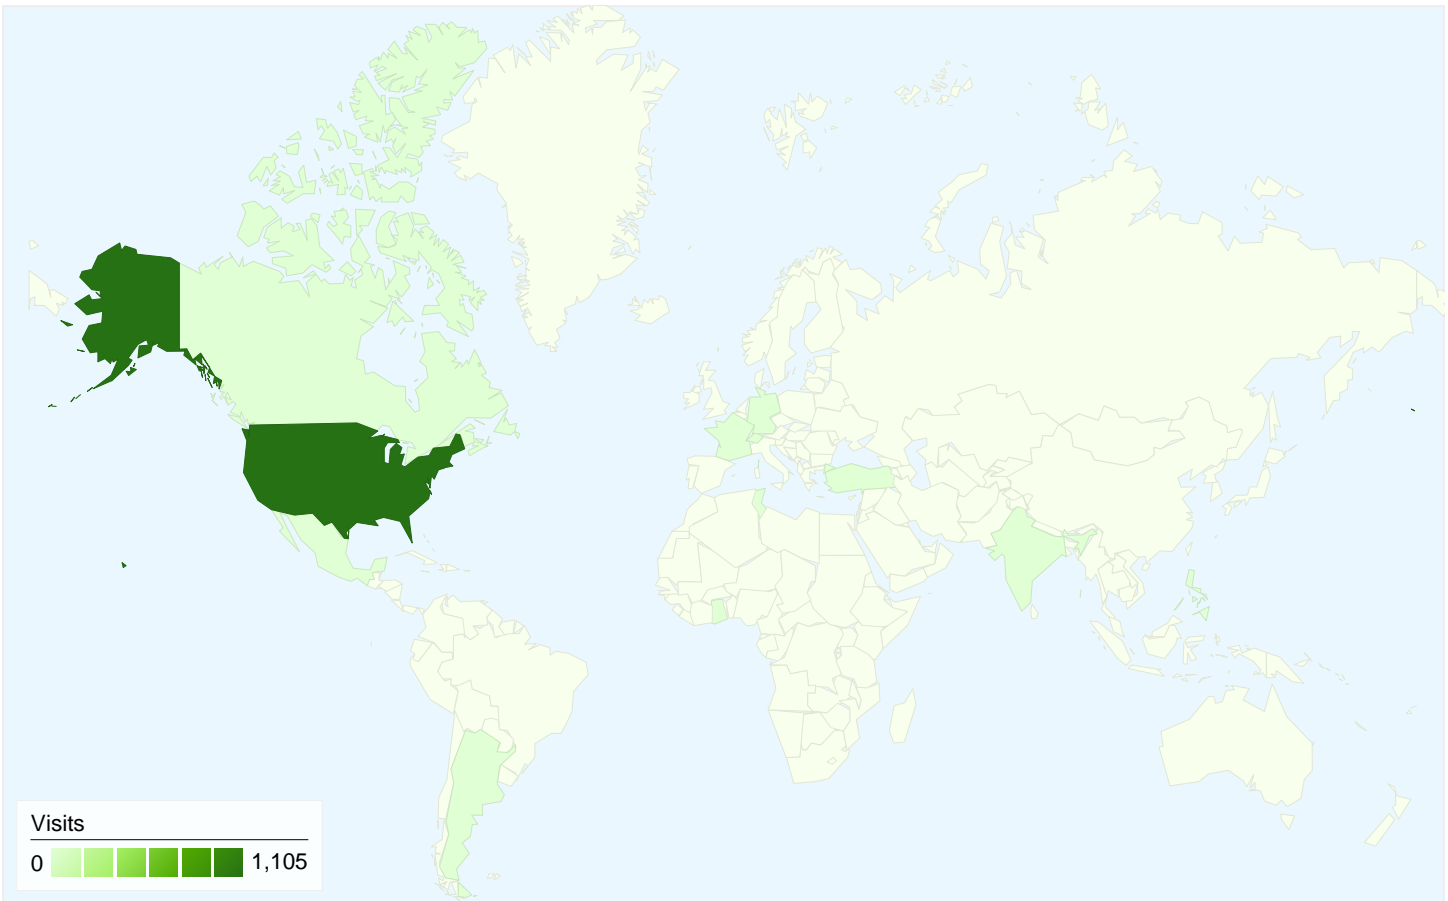

Site Usage

1,114 Visits

Previous: 1,295 (-13.98%)

56.01% Bounce Rate

Previous: 54.90% (2.02%)

2,355 Pageviews

Previous: 2,824 (-16.61%)

00:01:52 Avg. Time on Site

Previous: 00:02:15 (-16.83%)

2.11 Pages/Visit

Previous: 2.18 (-3.06%)

52.69% % New Visits

Previous: 51.58% (2.15%)

Visitors Overview

Visitors
833

Map Overlay

1,114 visits came from 13 countries/territories

Site Usage

Visits	Pages/Visit	Avg. Time on Site	% New Visits	Bounce Rate	
1,114 Previous: 1,295 (-13.98%)	2.11 Previous: 2.18 (-3.06%)	00:01:52 Previous: 00:02:15 (-16.83%)	52.69% Previous: 51.58% (2.15%)	56.01% Previous: 54.90% (2.02%)	
Country/Territory	Visits	Pages/Visit	Avg. Time on Site	% New Visits	Bounce Rate
United States					
May 7, 2012 - May 13, 2012	1,105	2.12	00:01:53	52.49%	55.84%
April 30, 2012 - May 6, 2012	1,287	2.19	00:02:15	51.28%	54.70%
% Change	-14.14%	-2.95%	-16.74%	2.35%	2.08%
India					
May 7, 2012 - May 13, 2012	2	1.00	00:00:00	100.00%	100.00%
April 30, 2012 - May 6, 2012	0	0.00	00:00:00	0.00%	0.00%
% Change	100.00%	100.00%	0.00%	100.00%	100.00%
Mexico					
May 7, 2012 - May 13, 2012	1	2.00	00:01:18	100.00%	0.00%

1 - 10 of 13

Pages on this site were viewed a total of 2,355 times

2,355 Pageviews

Previous: 2,824 (-16.61%)

1,873 Unique Views

Previous: 2,268 (-17.42%)

56.01% Bounce Rate

Previous: 54.90% (2.02%)