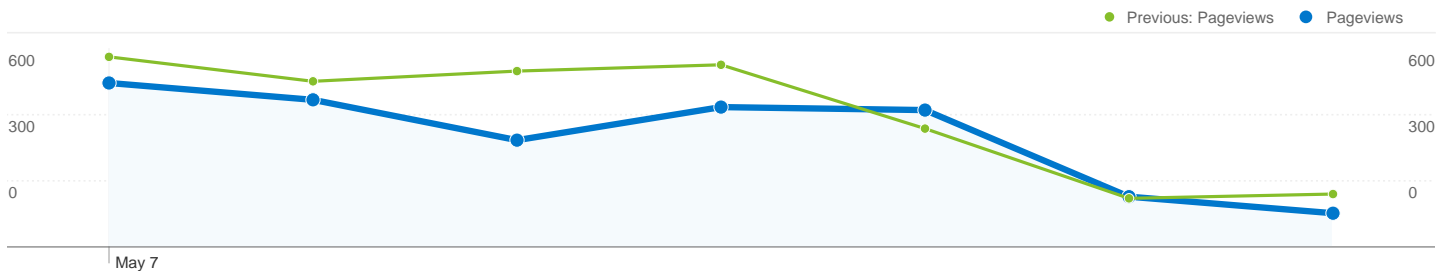

Site Usage

1,114 Visits

Previous: 1,295 (-13.98%)

56.01% Bounce Rate

Previous: 54.90% (2.02%)

2,355 Pageviews

Previous: 2,824 (-16.61%)

00:01:52 Avg. Time on Site

Content Overview		
Pages	Pageviews	% Pageviews
/index.html		
May 7, 2012 - May 13, 2012	688	29.21%
Apr 30, 2012 - May 6, 2012	783	27.73%
% Change	-12.13%	5.37%
/realestatemain.htm		
May 7, 2012 - May 13, 2012	217	9.21%
Apr 30, 2012 - May 6, 2012	237	8.39%
% Change	-8.44%	9.80%
/offices/assessor/index.htm		
May 7, 2012 - May 13, 2012	177	7.52%
Apr 30, 2012 - May 6, 2012	209	7.40%
% Change	-15.31%	1.55%
/offices/treasurer/index.htm		
May 7, 2012 - May 13, 2012	109	4.63%
Apr 30, 2012 - May 6, 2012	123	4.36%
% Change	-11.38%	6.27%
/offices/sheriff/index.htm		
May 7, 2012 - May 13, 2012	104	4.42%
Apr 30, 2012 - May 6, 2012	118	4.18%
% Change	-11.86%	5.69%

1,114 visits came from 13 countries/territories

Site Usage

Visits	Pages/Visit	Avg. Time on Site	% New Visits	Bounce Rate	
1,114 Previous: 1,295 (-13.98%)	2.11 Previous: 2.18 (-3.06%)	00:01:52 Previous: 00:02:15 (-16.83%)	52.69% Previous: 51.58% (2.15%)	56.01% Previous: 54.90% (2.02%)	
Country/Territory	Visits	Pages/Visit	Avg. Time on Site	% New Visits	Bounce Rate
United States					
May 7, 2012 - May 13, 2012	1,105	2.12	00:01:53	52.49%	55.84%
April 30, 2012 - May 6, 2012	1,287	2.19	00:02:15	51.28%	54.70%
% Change	-14.14%	-2.95%	-16.74%	2.35%	2.08%
India					
May 7, 2012 - May 13, 2012	2	1.00	00:00:00	100.00%	100.00%
April 30, 2012 - May 6, 2012	0	0.00	00:00:00	0.00%	0.00%
% Change	100.00%	100.00%	0.00%	100.00%	100.00%
Mexico					
May 7, 2012 - May 13, 2012	1	2.00	00:01:18	100.00%	0.00%

1 - 10 of 13

Pages on this site were viewed a total of 2,355 times

2,355 Pageviews

Previous: 2,824 (-16.61%)

1,873 Unique Views

Previous: 2,268 (-17.42%)

56.01% Bounce Rate

Previous: 54.90% (2.02%)